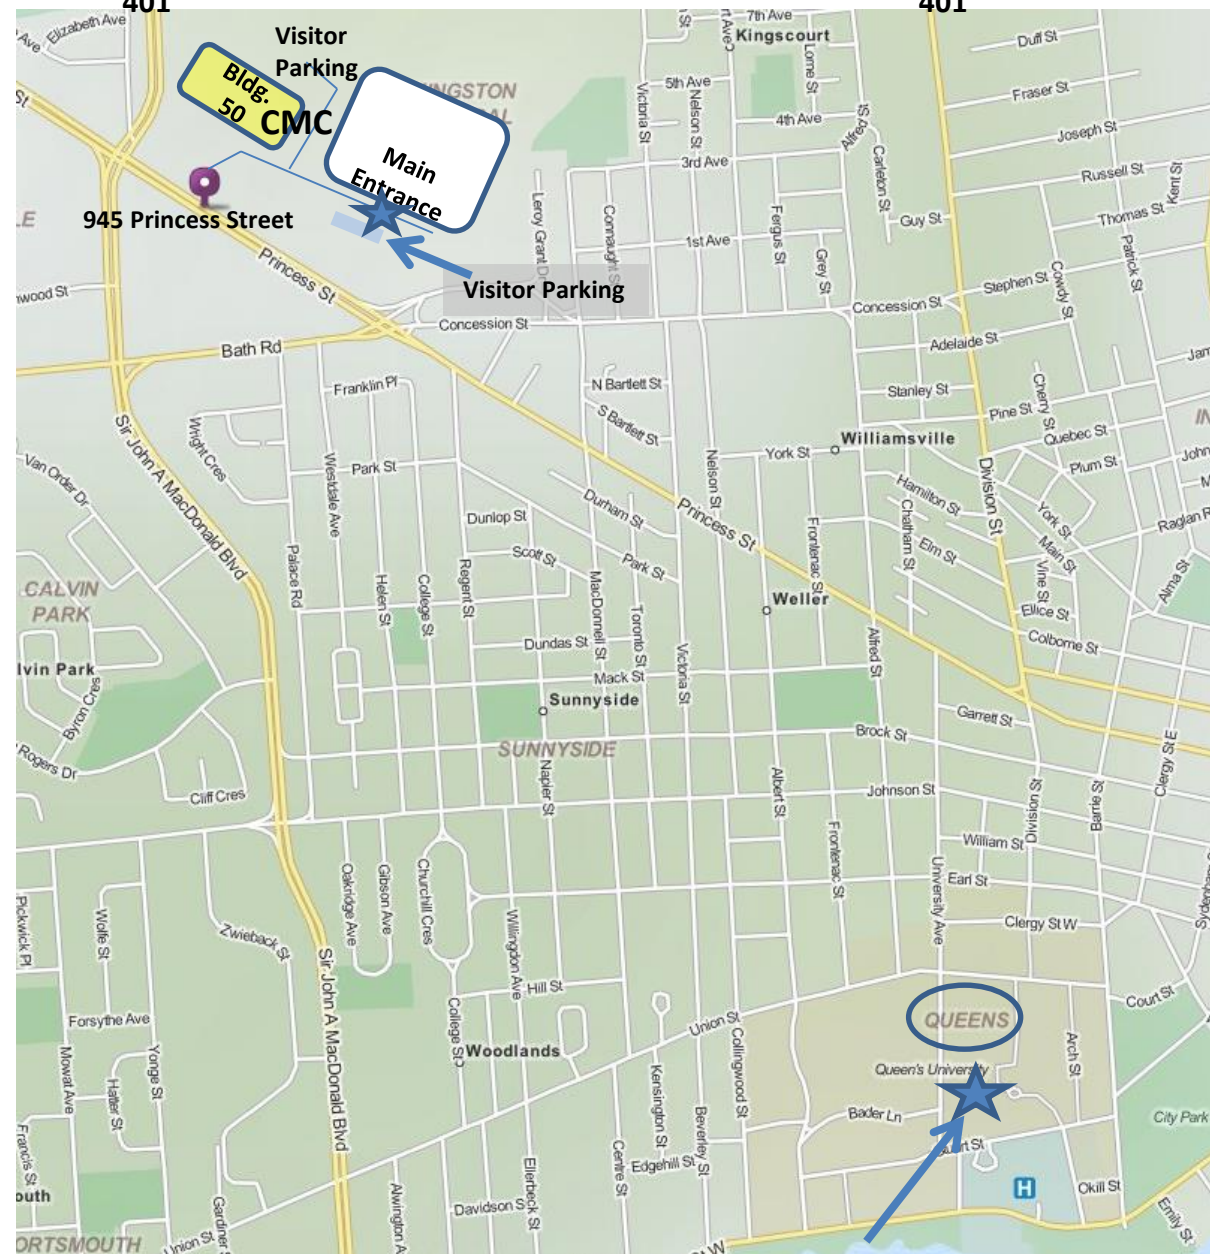

Directions to CMC Microsystems if leaving from downtown Ottawa:

- Take Highway 417 West
- Just after Greenbank Rd, take ramp for Highway 416 South/401 (on left)
- Take Highway 416 (for about one hour) towards Highway 401
- Take 401 West towards Kingston (and Toronto) for about one hour
- Take Sir John A MacDonald exit # 615
- Turn left at Princess St. (should be 4th set of lights)
- Go through one set of lights and turn left at the entrance just after Shoppers Drug Mart
- Go to main building entrance and park in visitor's parking lot (extra parking to the east and west of the building)
- Report to reception at Innovation Park and identify who you are meeting with at CMC Microsystems and provide your licence plate number

Directions to CMC Microsystems if coming from the West:

- Take 401 East towards Kingston
- Take Sir John A MacDonald exit # 615
- Turn left at Princess St. (should be 4th set of lights)
- Go through one set of lights and turn left at the entrance just after Shoppers Drug Mart
- Go to main building entrance and park in visitor's parking lot (extra parking to the east and west of the building)
- Report to reception at Innovation Park and identify who you are meeting with at CMC Microsystems and provide your licence plate number

Underground pay parking